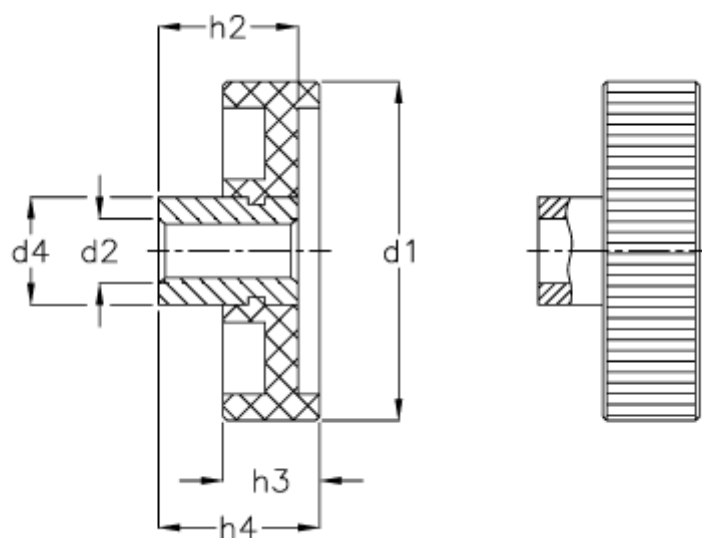

Article number: 20226KU63B12
Description: E+G Handwheel
GN 226-KU-63-B12

Measures

d1 = 63
d2 = B12
d4 = 20
h1 = 30
h2 = 24
h3 = 18